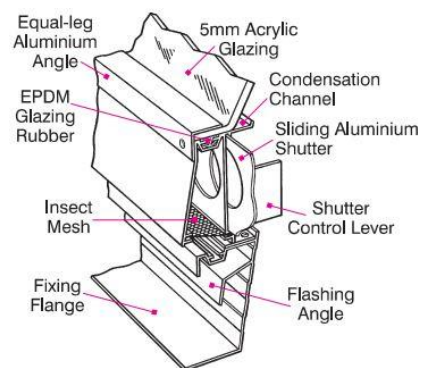

Round Domes:

Standard shapes available for Rainbowlite units:

Domed Rainbowlite

Round Rainbowlite

Flat Rainbowlite

Square Rainbowlite Pyramid

Rectangular Rainbowlite Pyramid

Opening Rainbowlite

Cross section of Domed or Pyramid Rainbowlite

Cross Section of Round Rainbowlite

Cross Section of Flat Rainbowlite

Cross Section of Rainbowlite Louvre Ventilation System

Cross Section of Glass Rainbowlite Pyramid without Sub-frame