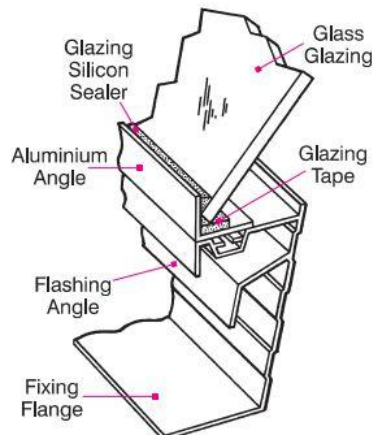

Round Domes:

Standard shapes available for Rainbowlite units:

Domed Rainbowlite

Round Rainbowlite

Flat Rainbowlite

Square Rainbowlite Pyramid

Rectangular Rainbowlite Pyramid

Opening Rainbowlite

Cross section of Domed or Pyramid Rainbowlite

Cross Section of Round Rainbowlite

Cross Section of Flat Rainbowlite

Cross Section of Rainbowlite Louvre Ventilation System

Cross Section of Glass Rainbowlite Pyramid without Sub-frame