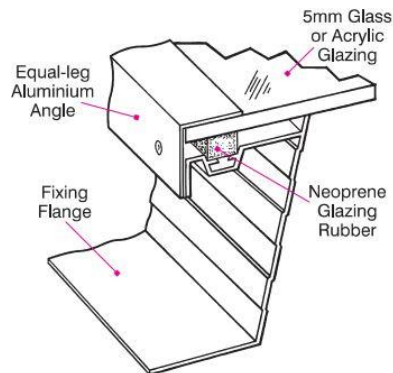

Cross Section of Glass Rainbowlite Pyramid without Sub-frame