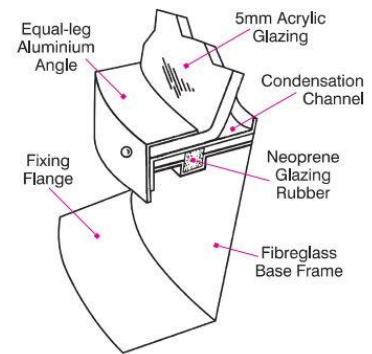

Round Domes:

Standard shapes available for Rainbowlite units:

Domed Rainbowlite

Round Rainbowlite

Flat Rainbowlite

Square Rainbowlite Pyramid

Rectangular Rainbowlite Pyramid

Opening Rainbowlite

Cross section of Domed or Pyramid Rainbowlite

Cross Section of Round Rainbowlite

Cross Section of Flat Rainbowlite

Cross Section of Rainbowlite Louvre Ventilation System

Cross Section of Glass Rainbowlite Pyramid without Sub-frame