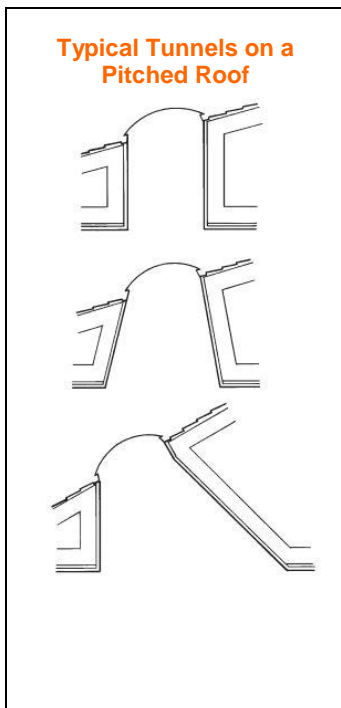

Round Domes:

Standard shapes available for Rainbowlite units:

Domed Rainbowlite

Round Rainbowlite

Flat Rainbowlite

Square Rainbowlite Pyramid

Rectangular Rainbowlite Pyramid

Opening Rainbowlite

Cross section of Domed or Pyramid Rainbowlite

Cross Section of Round Rainbowlite

Cross Section of Flat Rainbowlite

Cross Section of Rainbowlite Louvre Ventilation System

Cross Section of Glass Rainbowlite Pyramid without Sub-frame