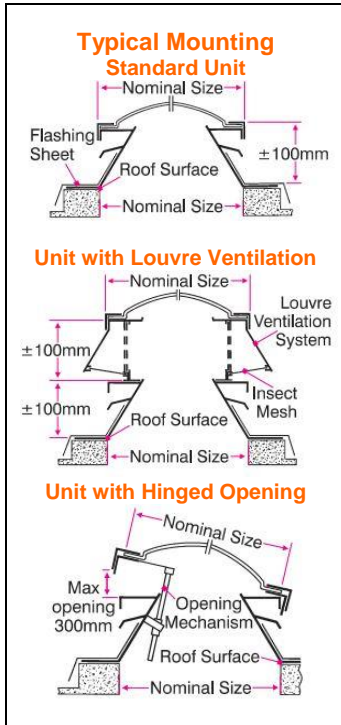

Other colours and thicknesses available on request

Standard sizes available in square and rectangular Rainbowlites:

400 x 400	600 x 600	900 x 600	1000 x 1000	1200 x 1200	*1500 x 1500	*1800 x 1800	*Not available in flat acrylic glaze	600 Ø
400 x 800	600 x 900	900 x 900	*1000 x 1500	*1200 x 1500	*1500 x 1800	*1800 x 2100	*In acrylic, this size is only available in the dome shape	900 Ø
	600 x 1200	900 x 1200	*1000 x 2000	*1200 x 1800	*1500 x 2100	*1800 x 2400		1200 Ø
500 x 1000	600 x 1500	900 x 1500		*1200 x 2100	*1500 x 2400			1500 Ø
	600 x 1800	900 x 1800		*1200 x 2400		*2000 x 2000		1800 Ø
750 x 750	600 x 2100	900 x 2100					All glass pyramids, flat glass & flat acrylic units sizes are customizable	2000 Ø
750 x 900	600 x 2400	900 x 2400						

Round Domes:

Standard shapes available for Rainbowlite units:

Domed Rainbowlite

Round Rainbowlite

Flat Rainbowlite

Square Rainbowlite Pyramid

Rectangular Rainbowlite Pyramid

Opening Rainbowlite