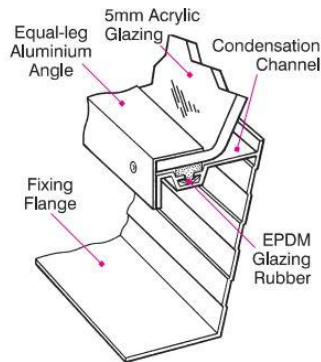

Other colours and thicknesses available on request

Standard sizes available in square and rectangular Rainbowlites:

400 x 400	600 x 600	900 x 600	1000 x 1000	1200 x 1200	*1500 x 1500	*1800 x 1800	*Not available in flat acrylic glaze	600 Ø
400 x 800	600 x 900	900 x 900	*1000 x 1500	*1200 x 1500	*1500 x 1800	*1800 x 2100	*In acrylic, this size is only available in the dome shape	900 Ø
	600 x 1200	900 x 1200	*1000 x 2000	*1200 x 1800	*1500 x 2100	*1800 x 2400		1200 Ø
500 x 1000	600 x 1500	900 x 1500		*1200 x 2100	*1500 x 2400			1500 Ø
	600 x 1800	900 x 1800		*1200 x 2400		*2000 x 2000		1800 Ø
750 x 750	600 x 2100	900 x 2100					All glass pyramids, flat glass & flat acrylic units sizes are customizable	2000 Ø
750 x 900	600 x 2400	900 x 2400						

Round Domes:

Standard shapes available for Rainbowlite units:

Domed Rainbowlite

Round Rainbowlite

Flat Rainbowlite

Square Rainbowlite Pyramid

Rectangular Rainbowlite Pyramid

Opening Rainbowlite

Cross section of Domed or Pyramid Rainbowlite

Cross Section of Round Rainbowlite

Cross Section of Flat Rainbowlite

Cross Section of Rainbowlite Louvre Ventilation System

Cross Section of Glass Rainbowlite Pyramid without Sub-frame